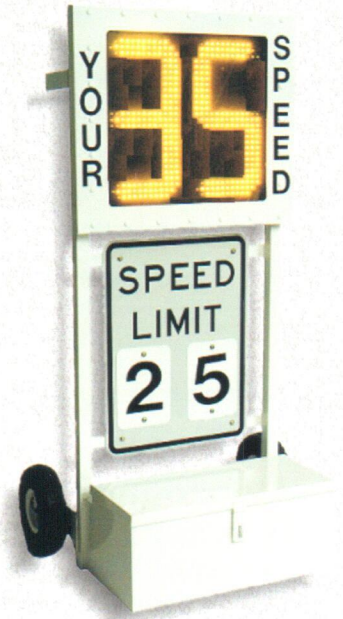

manufacturer of
traffic
message
&
speed display
systems

MSPM-D "Dolly"

A Low Cost Portable Radar Speed Display

A proven solution for speed enforcement and control in:

- School Zones
- Neighborhood Organizations
- Short-Term Construction Sites
- Cross Walks
- Parking Lots
- Public Events and Other Community Areas

Some of the Included Features:

- Directional Radar
- Sealed Deep Cycle Battery
- AC Charger
- R2 DOT Speed Limit Sign with Changeable Numbers
- High Visibility
- Multi-Step Powder Coat Process
- Contact us for full specifications